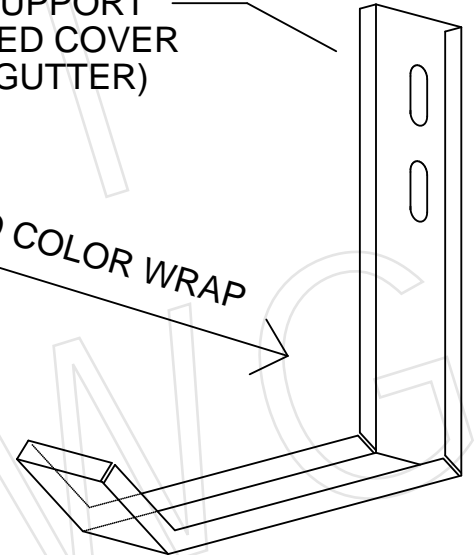

SOLID .25" THICK X 1.5"
PLATE STOCK

OPTIONAL SUPPORT
COLOR KEYED COVER
(TO MATCH GUTTER)

INSERT INTO KEYED COLOR WRAP

GUTTER SUPPORT BRACKET
1/4" THK. X 1 1/2" WIDE ALUMINUM

GUTTER SIZE

- 4" X 6"
- 5" X 7"
- 6" X 8"
- OTHER _____