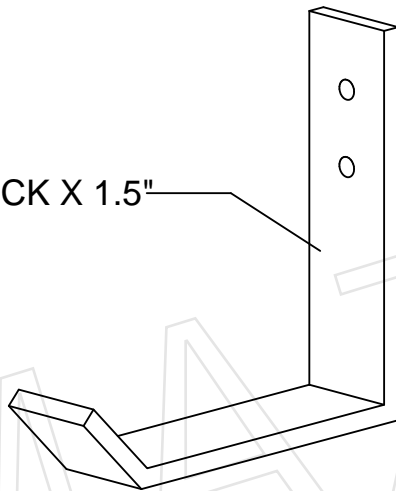

SOLID .25" THICK X 1.5"
PLATE STOCK

OPTIONAL SUPPORT
COLOR KEYED COVER
(TO MATCH GUTTER)

INSERT INTO KEYED COLOR WRAP

GUTTER SUPPORT BRACKET
1/4" THK. X 1 1/2" WIDE ALUMINUM

GUTTER SIZE

- 4" X 6"
- 5" X 7"
- 6" X 8"
- OTHER _____