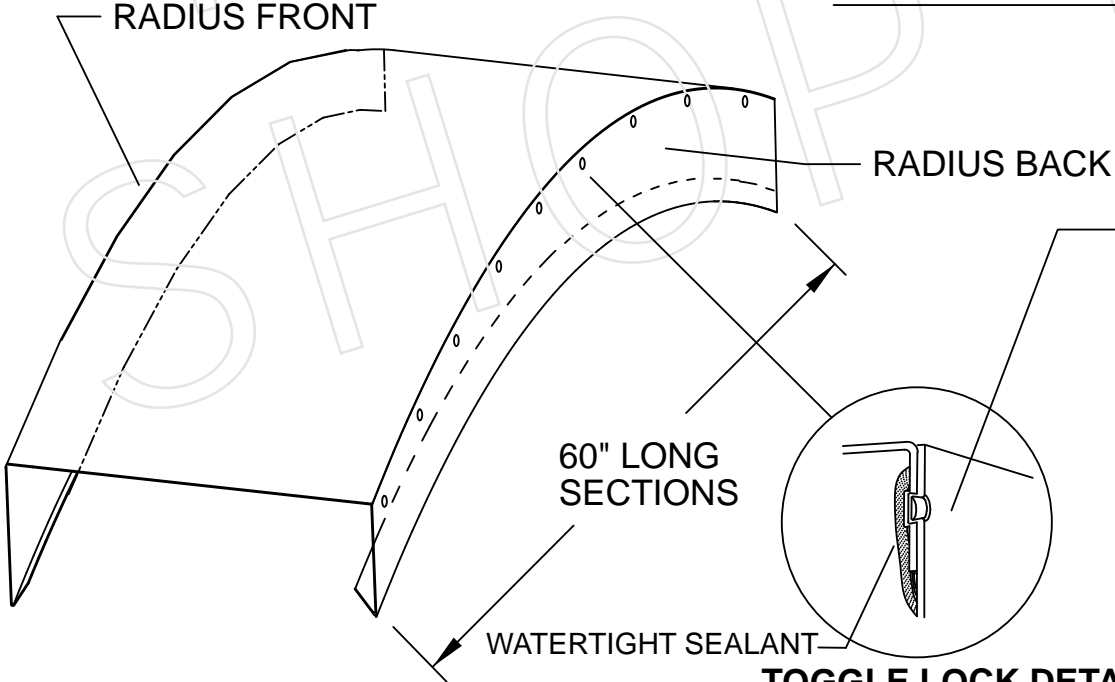

COPING SECTION

TOGGLE LOCK DETAIL

NON PENETRATING ATTACHMENT

TOGGLE LOCK CONSTRUCTION

ARCHED COPING DETAIL	
 MAZMET Metal Products	
1050 Bristol Road - Mountainside NJ Phone 908-654-7686 Fax 908-654-7898	