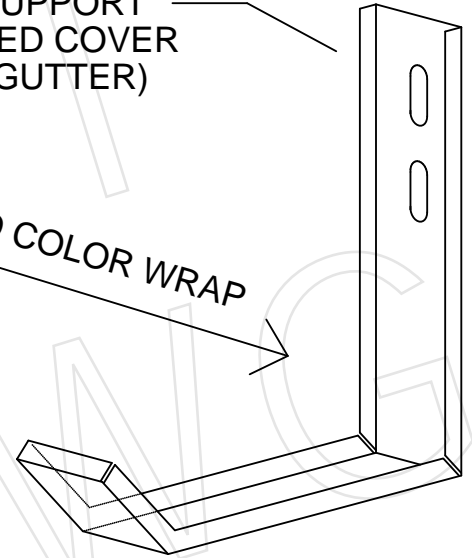

SOLID .25" THICK X 1.5"  
PLATE STOCK

OPTIONAL SUPPORT  
COLOR KEYED COVER  
(TO MATCH GUTTER)

INSERT INTO KEYED COLOR WRAP

GUTTER SUPPORT BRACKET  
1/4" THK. X 1 1/2" WIDE ALUMINUM

**GUTTER SIZE**

- 4" X 6"
- 5" X 7"
- 6" X 8"
- OTHER \_\_\_\_\_