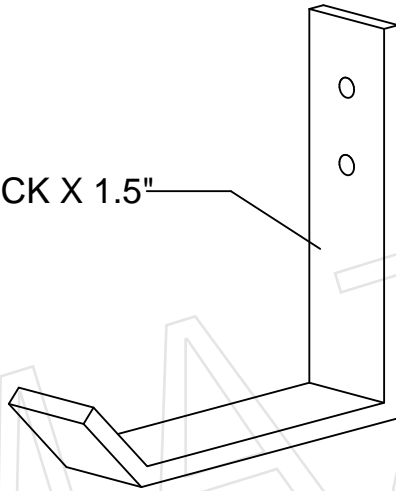

SOLID .25" THICK X 1.5"  
PLATE STOCK

OPTIONAL SUPPORT  
COLOR KEYED COVER  
(TO MATCH GUTTER)

INSERT INTO KEYED COLOR WRAP

GUTTER SUPPORT BRACKET  
1/4" THK. X 1 1/2" WIDE ALUMINUM

**GUTTER SIZE**

- 4" X 6"
- 5" X 7"
- 6" X 8"
- OTHER \_\_\_\_\_