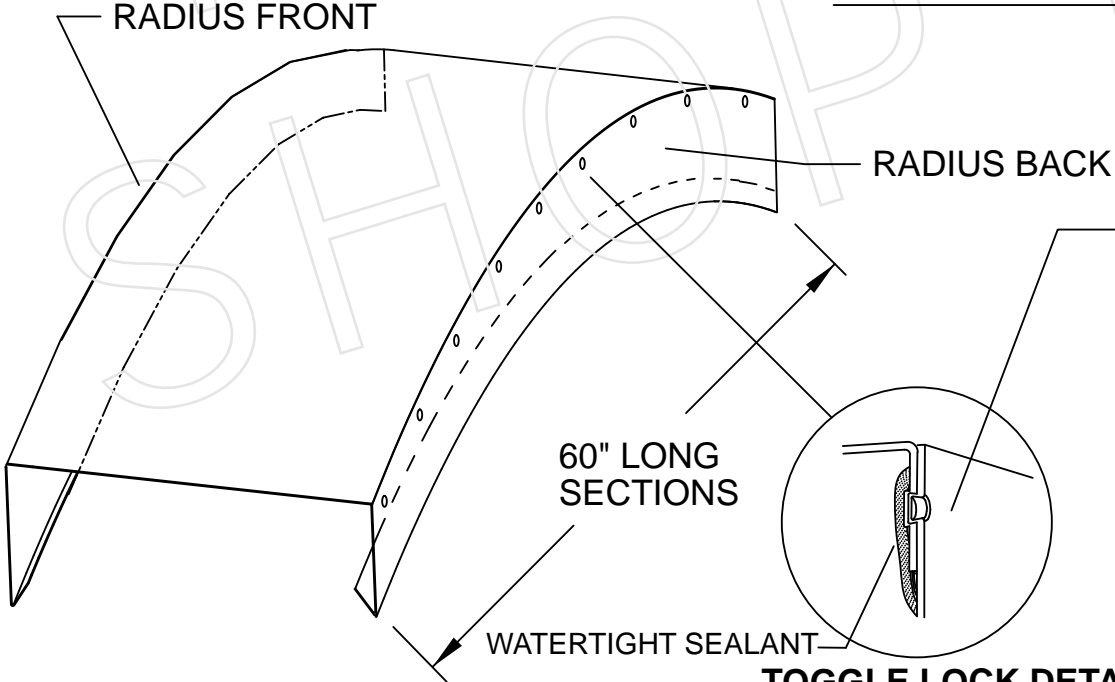

**COPING SECTION**

**TOGGLE LOCK DETAIL**

**TOGGLE LOCK CONSTRUCTION**

<b>ARCHED COPING DETAIL</b>	
 <b>MAZMET</b> Metal Products	
1050 Bristol Road - Mountainside NJ Phone 908-654-7686 Fax 908-654-7898	